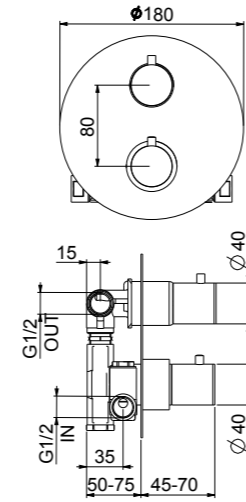

31 CR 0927

Miscelatore termostatico doccia incasso due uscite.

2-way built-in thermostatic shower mixer.

Mitigeur thermostatique douche à encastrer, deux sorties.

Термостат для душа на 2 выхода, скрытый монтаж.

Finitura / finishing / finition / Покрытие

CR

22 kg
box pcs. 10

31 CR 0921

Miscelatore termostatico doccia incasso, tre uscite.

3-way built-in thermostatic shower mixer.

Mitigeur thermostatique douche à encastrer, trois sorties.

Термостат для душа на 3 выхода, скрытый монтаж.

Finitura / finishing / finition / Покрытие

CR

24 kg
box pcs. 10

31 CR 0915

Miscelatore termostatico doccia incasso, 4 vie, doppia temperatura.

4-way built-in thermostatic shower mixer, double temperature.

Mitigeur thermostatique douche à encastrer, quatre sorties, double température.

Термостат для душа на 4 выхода, скрытый монтаж.

Finitura / finishing / finition / Покрытие

CR

21 kg
box pcs. 5

31 CR 0918

Miscelatore termostatico doccia con colonna e soffione tondo in ABS Ø mm 200, doccia idromassaggio

Thermostatic shower mixer with rail and Ø 200 mm round chrome ABS shower head, massage shower

Mitigeur thermostatique douche avec colonne et pomme de douche ronde en ABS chromée Ø mm 200, douche hydromassage

Термостат для душа, внешний монтаж, штанга, верхний душ, ручной душ massage

Finitura / finishing / finition / Покрытие

CR

5 kg
box pcs. 1

Vitone ceramico, 1/4 di giro
1/4 turn ceramic head work

31 CR 0978

Miscelatore termostatico doccia con colonna cm 114, soffione quadro in ottone 200x200 mm, duplex, doccia quadra.

Thermostatic shower mixer with rail cm 114, 200x200 mm brass square shower head, shower set, square shower.

Mitigeur thermostatique douche avec colonne cm 114, pomme de douche carrée en laiton 200x200 mm, garniture, douche carrée.