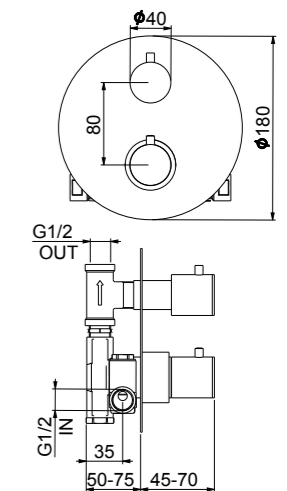

Finitura / finishing / finition / Покрытие
CR

20 kg
box pcs. 10