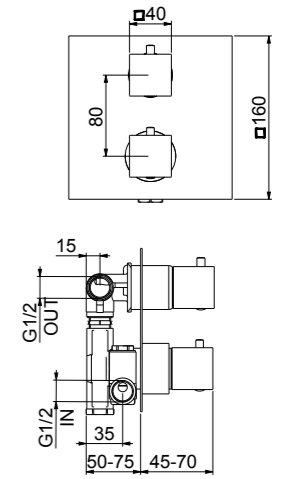

31 CR 0913

Miscelatore termostatico doccia incasso due uscite.
2-way built-in thermostatic shower mixer.
Mitigeur thermostatique douche à encastrer, deux sorties.
Термостат для душа на 2 выхода, скрытый монтаж.