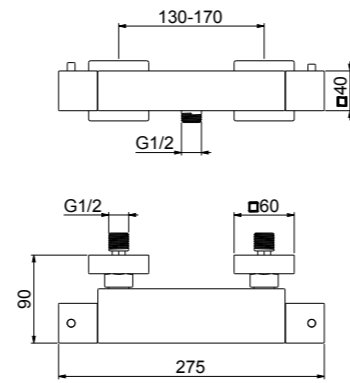

31 CR 0958

Miscelatore termostatico doccia esterno senza duplex.
Thermostatic shower mixer without shower set.
Mitigeur thermostatique douche sans garniture.
Термостат для душа, без душевого гарнитура.