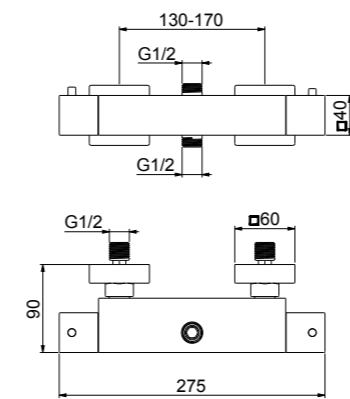

31 CR 0959

Miscelatore termostatico doccia esterno senza duplex, attacco superiore e inferiore.
Thermostatic shower mixer without shower set, upper and lower connection.
Mitigeur thermostatique douche sans garniture, connection supérieure et inférieure.
Термостат для душа, без душевого гарнитура.

Finitura / finishing / finition / Покрытие
CR

22 kg
box pcs. 10

31 CR 0912

Miscelatore termostatico doccia incasso.
Built-in thermostatic shower mixer.
Mitigeur thermostatique douche à encastrer.
Термостат для душа, скрытый монтаж.