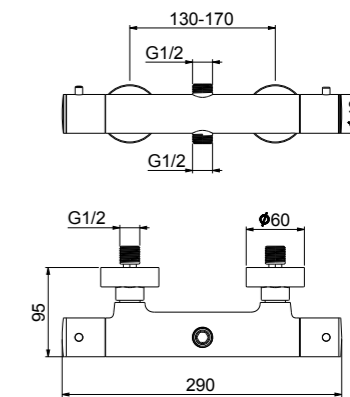

31 CR 0957

18 kg
box pcs. 10

Miscelatore termostatico doccia esterno senza duplex, attacco superiore e inferiore.

Thermostatic shower mixer without shower set, upper and lower connection.

Mitigeur thermostatique douche sans garniture, connection supérieure et inférieure.

Термостат для душа, без душевого гарнитура.