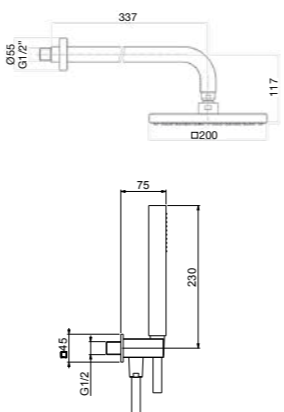

30 CR 8901

Braccio doccia 350 mm, soffione Ø200 mm in ABS, presa acqua con supporto, doccia idromassaggio 3 getti, flex satilux 175 cm.

Shower arm 350 mm, chrome ABS Ø200 mm shower head, intake of water with holder, 3 jets massage shower, flex satilux 175 cm.

Bras mural 350 mm, pomme de douche Ø200 mm en ABS chromée, support mural avec prise d'eau. douche hydromassage 3 jets, flexible satilux 175 cm.

Круглый верхний душ из АБС-пластика диаметром Ø200мм с латунным кронштейном 350мм, Набор лейка ,шланг подвод воды.

Finitura / finishing / finition / Покрытие

CR

30 CR 8911

Braccio doccia 350 mm, soffione 200x200 mm in ABS, presa acqua con supporto, doccia quadra flex satilux 175 cm.

Shower arm 350 mm, chrome ABS 200x200 mm shower head, intake of water with holder, square shower, flex satilux 175 cm.

Bras mural 350 mm, pomme de douche 200x200 mm en ABS chromée, support mural avec prise d'eau, douche carrée, flexible satilux 175 cm.

Квадратный верхний душ из латуни 200x200мм с круглым латунным кронштейном 350мм, Набор лейка ,шланг подвод воды.

Finitura / finishing / finition / Покрытие

CR

30 CR 8785

Kit supporto doccetta e flessibile con presa acqua.

Shower set composed of holder, hand shower, flex and intake of water.

Garniture de douche composée de support mural, douchette, flexible et prise d'eau.

Набор лейка ,шланг подвод воды.

Finitura / finishing / finition / Покрытие

CR

NN / BB

TT / OZ / CN / NP

30 CR 8786

Kit supporto doccetta e flessibile con presa acqua.

Shower set composed of holder, hand shower, flex and intake of water.

Garniture de douche composée de support mural, douchette, flexible et prise d'eau.

Набор лейка ,шланг подвод воды.

Finitura / finishing / finition / Покрытие

CR

NN / BB

TT / OZ / CN / NP

30 CR 8700

Doccia idromassaggio Salia 5g. testa d.12 cm.