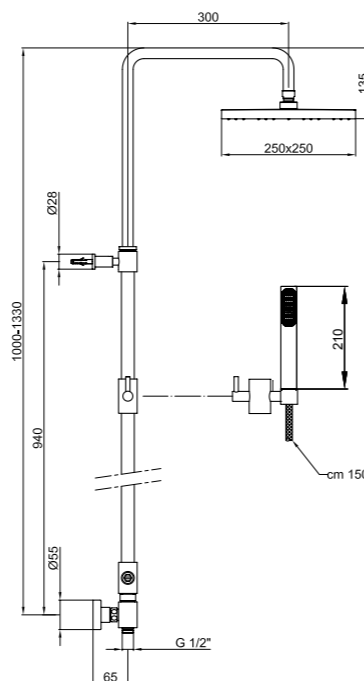

31 CR 0904

Miscelatore termostatico doccia con colonna, soffione quadro in ABS 200x200 mm, doccia quadra.

Thermostatic shower mixer with rail, 200x200 mm chrome ABS square shower head and square shower.

Mitigeur thermostatique douche avec colonne, pomme de douche carrée en ABS chromée 200x200 cm et douche carrée.

Термостат для душа, внешний монтаж, штанга, верхний душ, ручной душ.

Finitura / finishing / finition / Покрытие

CR

5,35 kg box pcs. 1

Vitone ceramico, 1/4 di giro 1/4 turn ceramic head work

30 0590 60

Colonna doccia esterna con soffione e doccia monogetto e supporto scorrevole.

External shower column with shower head, monospray handshower and sliding holder.

Colonne de douche avec pomme de douche, douchette monojet et support coulissant.

Душевая стойка, верхний и ручной душ с скользящим держателем.

Finitura / finishing / finition / Покрытие

CR

7,6 kg box pcs. 1

30 0590 50

Colonna doccia esterna con soffione e doccia monogetto e supporto scorrevole.

External shower column with shower head, monospray handshower and sliding holder.

Colonne de douche avec pomme de douche, douchette monojet et support coulissant.

Душевая стойка, верхний и ручной душ с скользящим держателем.

Finitura / finishing / finition / Покрытие

CR

7,6 kg box pcs. 1

30 0590 00

Colonna doccia con soffione in ABS Ø 200 mm, deviatore, flex e doccia idromassaggio.

Shower rail with Ø 200 mm chrome ABS shower head, diverter, flex and massage shower.

Colonne douche avec pomme de douche ABS chromée Ø mm 200, inverseur, flexible et douche hydromassage.

Душевая штанга с верхним душем Ø 200мм. дивертер, шланг, душевой гарнитур «massage».

Finitura / finishing / finition / Покрытие

CR

3,1 kg box pcs. 1