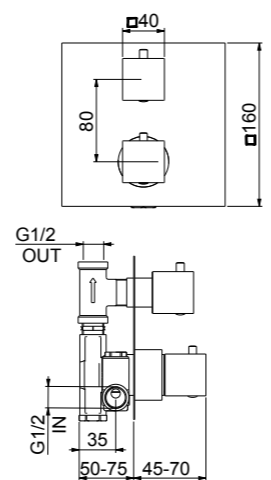

31 CR 0958

Miscelatore termostatico doccia esterno senza duplex.
Thermostatic shower mixer without shower set.
Mitigeur thermostatique douche sans garniture.
Термостат для душа, без душевого гарнитура.

Finitura / finishing / finition / Покрытие
CR

22 kg
box pcs. 10

31 CR 0959

Miscelatore termostatico doccia esterno senza duplex, attacco superiore e inferiore.
Thermostatic shower mixer without shower set, upper and lower connection.
Mitigeur thermostatique douche sans garniture, connection supérieure et inférieure.
Термостат для душа, без душевого гарнитура.

Finitura / finishing / finition / Покрытие
CR

22 kg
box pcs. 10

31 CR 0912

Miscelatore termostatico doccia incasso.
Built-in thermostatic shower mixer.
Mitigeur thermostatique douche à encastrer.
Термостат для душа, скрытый монтаж.

Finitura / finishing / finition / Покрытие
CR

20 kg
box pcs. 10

31 CR 0913

Miscelatore termostatico doccia incasso due uscite.
2-way built-in thermostatic shower mixer.
Mitigeur thermostatique douche à encastrer, deux sorties.
Термостат для душа на 2 выхода, скрытый монтаж.

Finitura / finishing / finition / Покрытие
CR

22 kg
box pcs. 10

31 CR 0914

Miscelatore termostatico doccia incasso, tre uscite.
3-way built-in thermostatic shower mixer.
Mitigeur thermostatique douche à encastrer, trois sorties.
Термостат для душа на 3 выхода, скрытый монтаж.

Finitura / finishing / finition / Покрытие
CR

24 kg
box pcs. 10

31 CR 0924

Miscelatore termostatico doccia incasso.
Built-in thermostatic shower mixer.
Mitigeur thermostatique douche à encastrer.
Термостат для душа, скрытый монтаж.

Finitura / finishing / finition / Покрытие
CR

20 kg
box pcs. 10