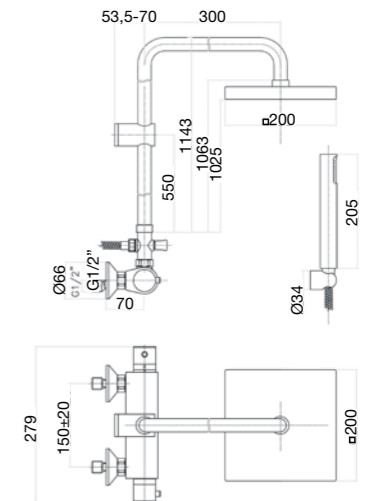

Vitone ceramico, 1/4 di giro
1/4 turn ceramic head work