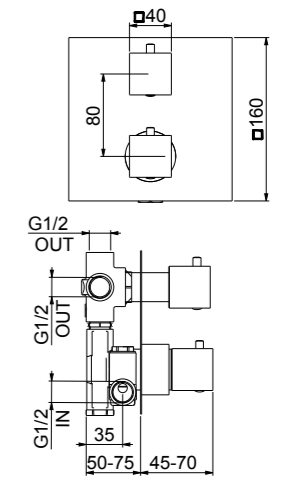

31 CR 0914

Miscelatore termostatico doccia incasso, tre uscite.
3-way built-in thermostatic shower mixer.
Mitigeur thermostatique douche à encastrer, trois sorties.
Термостат для душа на 3 выхода, скрытый монтаж.

Finitura / finishing / finition / Покрытие
CR

24 kg
box pcs. 10

31 CR 0924

Miscelatore termostatico doccia incasso.
Built-in thermostatic shower mixer.
Mitigeur thermostatique douche à encastrer.
Термостат для душа, скрытый монтаж.