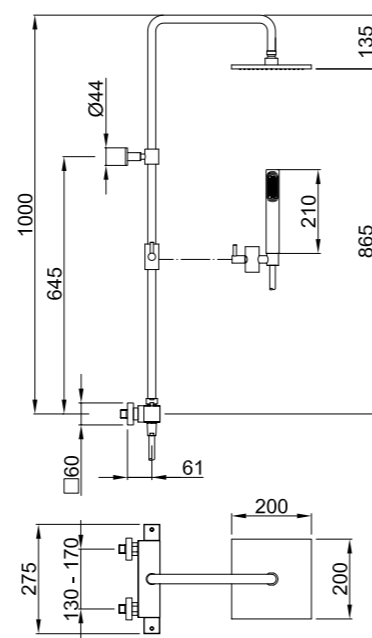

Miscelatore termostatico doccia con colonna, soffione quadro in ABS 200x200 mm, doccia quadra.

Thermostatic shower mixer with rail, 200x200 mm chrome ABS square shower head and square shower.

Mitigeur thermostatique douche avec colonne, pomme de douche carrée en ABS chromée 200x200 cm et douche carrée.

Термостат для душа, внешний монтаж, штанга, верхний душ, ручной душ.