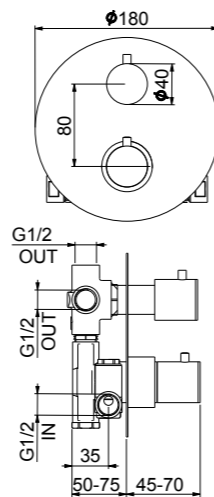

31 CR 0927

Miscelatore termostatico doccia incasso due uscite.

2-way built-in thermostatic shower mixer.

Mitigeur thermostatique douche à encastrer, deux sorties.

Термостат для душа на 2 выхода, скрытый монтаж.

Finitura / finishing / finition / Покрытие

CR

22 kg
box pcs. 10

31 CR 0921

Miscelatore termostatico doccia incasso, tre uscite.

3-way built-in thermostatic shower mixer.

Mitigeur thermostatique douche à encastrer, trois sorties.

Термостат для душа на 3 выхода, скрытый монтаж.

Finitura / finishing / finition / Покрытие

CR

24 kg
box pcs. 10

31 CR 0915

Miscelatore termostatico doccia incasso, 4 vie, doppia temperatura.

4-way built-in thermostatic shower mixer, double temperature.

Mitigeur thermostatique douche à encastrer, quatre sorties, double température.

Термостат для душа на 4 выхода, скрытый монтаж.

Finitura / finishing / finition / Покрытие

CR

21 kg
box pcs. 5

31 CR 0918

Miscelatore termostatico doccia con colonna e soffione tondo in ABS Ø mm 200, doccia idromassaggio

Thermostatic shower mixer with rail and Ø 200 mm round chrome ABS shower head, massage shower

Mitigeur thermostatique douche avec colonne et pomme de douche ronde en ABS chromée Ø mm 200, douche hydromassage

Термостат для душа, внешний монтаж, штанга, верхний душ, ручной душ massage

Finitura / finishing / finition / Покрытие

CR

5 kg
box pcs. 1

Vitone ceramico, 1/4 di giro
1/4 turn ceramic head work

31 CR 0978

Miscelatore termostatico doccia con colonna cm 114, soffione quadro in ottone 200x200 mm, duplex, doccia quadra.

Thermostatic shower mixer with rail cm 114, 200x200 mm brass square shower head, shower set, square shower.

Mitigeur thermostatique douche avec colonne cm 114, pomme de douche carrée en laiton 200x200 mm, garniture, douche carrée.