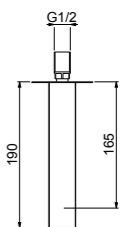

30 CR 8715

Flessibile 150 cm.
150 cm flexible hose.
Flexible 150 cm.
Шланг 150см.

Finitura / finishing / finition / Покрытие

CR

30 CR 8716

Flessibile silver 150 cm.
Silver flexible hose, 150 cm.
Flexible silver 150 cm.
Шланг silver 150см

Finitura / finishing / finition / Покрытие

CR

30 CR 8783

Soffioncino laterale orientabile quadrato 35x35 mm
ottone cromato.

Adjustable square shower jet 35x35 mm, in brass in
chrome finishing.

Jet latéral orientable carré 35x35 mm en laiton
chromé.

Боковая поворотная квадратная форсунка 35x35мм
из хромированной латуни.

Finitura / finishing / finition / Покрытие

CR

30 CR 8782

Soffioncino laterale orientabile rotondo Ø 35 mm
ottone cromato.

Adjustable round shower jet Ø 35 mm, in brass in
chrome finishing.

Jet latéral orientable rond Ø 35 mm en laiton chromé.

Боковая поворотная круглая форсунка Ø35мм из
хромированной латуни.

Finitura / finishing / finition / Покрытие

CR

30 CR 8780

Soffioncino Body Spray quadrato 100x100 mm.
Square body spray shower jet 100x100 mm.
Jet "Body Spray" carré 100x100 mm.
Форсунка Body Spray квадратная 100x100мм

Finitura / finishing / finition / Покрытие

CR

30 CR 8781

Soffioncino Body Spray tondo Ø100 mm.
Round body spray shower jet Ø100 mm.
Jet "Body Spray" rond Ø 100 mm.
Форсунка Body Spray круглая Ø100мм

Finitura / finishing / finition / Покрытие

CR

30 CR 8774

Bocca quadrata per lavabo.
Square wall spout for washbasin.
Bec mural carré pur mitigeur lavabo.
Настенный излив квадратный.

Finitura / finishing / finition / Покрытие

CR

30 CR 8760

Bocca a muro quadrata, rosone 25x25 mm.
Square wall spout, 25x25 mm plate.
Bec mural carré, plaque 25x25 mm.
Настенный излив квадратный.

Finitura / finishing / finition / Покрытие

CR