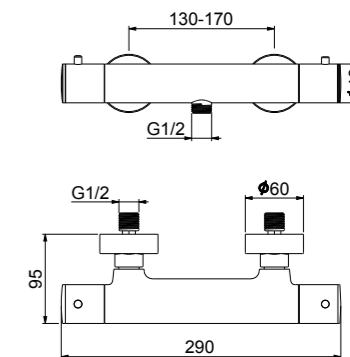

31 CR 0956

17 kg
box pcs. 10

Miscelatore termostatico doccia esterno senza duplex.

Thermostatic shower mixer without shower set.

Mitigeur thermostatique douche sans garniture.

Термостат для душа, без душевого гарнитура.