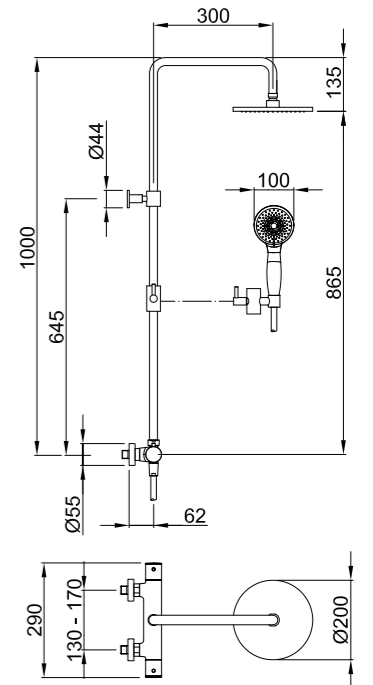

CR

5 kg
box pcs. 1

Vitone ceramico, 1/4 di giro
1/4 turn ceramic head work

31 CR 0978

Miscelatore termostatico doccia con colonna cm 114, soffione quadro in ottone 200x200 mm, duplex, doccia quadra.

Thermostatic shower mixer with rail cm 114, 200x200 mm brass square shower head, shower set, square shower.