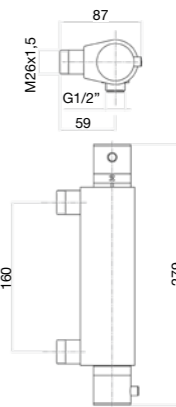

Finitura / finishing / finition / Покрытие

CR

Vitone ceramico, 1/4 di giro
1/4 turn ceramic head work